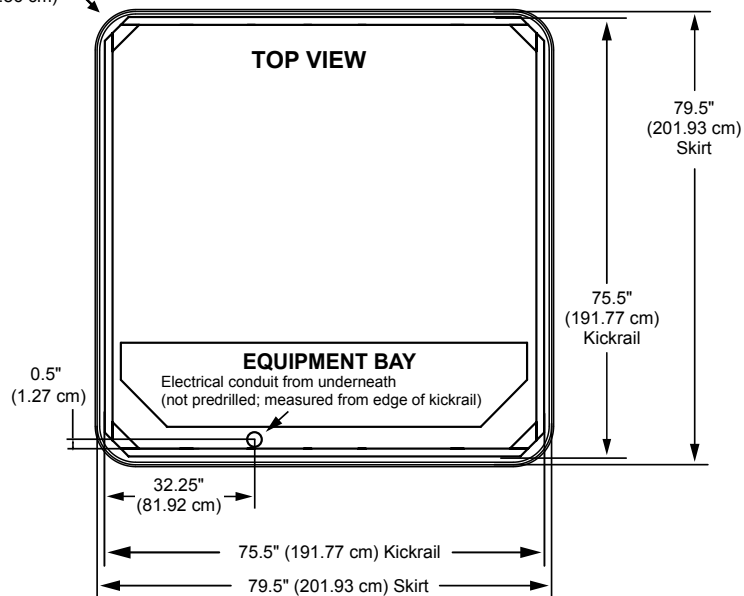

## Seat Depths

A = 23.50" (59.69 cm)

B = 21.00" (53.34 cm)

C = 27.25" (69.22 cm)

D = 21.88" (55.56 cm)

E = 23.88" (60.64 cm)

F = 21.50" (54.61 cm)

G = 26.00" (66.04 cm)

H = 17.50" (44.45 cm)

I = 28.00" (71.12 cm)

Listed dimensions represent distance from top of acrylic to lowest point in seat. Tolerance  $\pm 0.5"$  (1.27 cm).

Dimensions/Specifications are Subject to Change Without Notice

## Dimensions

**IMPORTANT! Always measure each hot tub for exact dimensions BEFORE designing its foundational support and/or decking.**

Cabinet Radius:  
 $\approx 9.0"$  (22.86 cm)

Dimensions/specifications subject to change without notice. Tolerance:  $\pm 0.5"$  (1.27 cm)  
Dimensions/specifications subject to change without notice. Tolerance  $\pm 0.5"$  (1.27 cm)