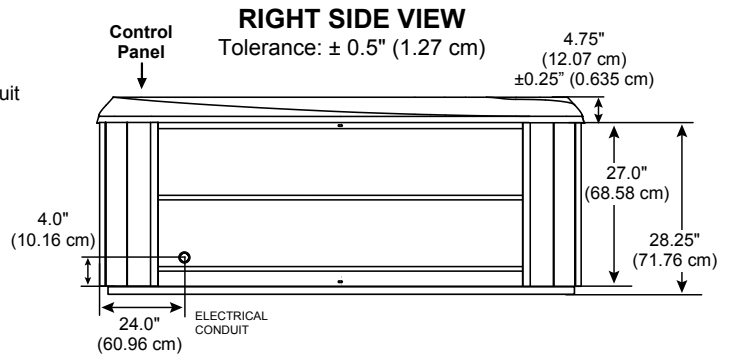

## Seat Depths

A = 23.50" (59.69 cm)

B = 21.00" (53.34 cm)

C = 27.25" (69.22 cm)

D = 21.88" (55.56 cm)

E = 23.88" (60.64 cm)

F = 21.50" (54.61 cm)

G = 26.00" (66.04 cm)

H = 17.50" (44.45 cm)

I = 28.00" (71.12 cm)

Listed dimensions represent distance from top of acrylic to lowest point in seat. Tolerance  $\pm 0.5"$  (1.27 cm).

Dimensions/Specifications are Subject to Change Without Notice

## Dimensions

**IMPORTANT! Always measure each hot tub for exact dimensions BEFORE designing its foundational support and/or decking.**

Cabinet Radius:  
 $\approx 9.0"$  (22.86 cm)

Dimensions/specifications subject to change without notice. Tolerance:  $\pm 0.5"$  (1.27 cm)  
Dimensions/specifications subject to change without notice. Tolerance  $\pm 0.5"$  (1.27 cm)