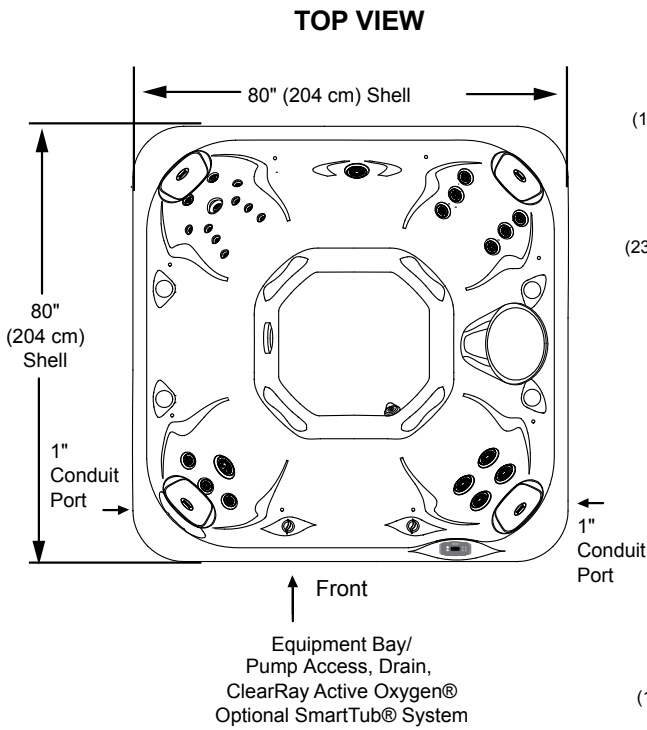

## Seat Depths

A = 23.50" (59.69 cm)

B = 21.00" (53.34 cm)

C = 27.25" (69.22 cm)

D = 21.88" (55.56 cm)

E = 23.88" (60.64 cm)

F = 21.50" (54.61 cm)

G = 26.00" (66.04 cm)

H = 17.50" (44.45 cm)

I = 28.00" (71.12 cm)

Listed dimensions represent distance from top of acrylic to lowest point in seat. Tolerance  $\pm 0.5"$  (1.27 cm).

Dimensions/Specifications are Subject to Change Without Notice

## Dimensions

**IMPORTANT! Always measure each hot tub for exact dimensions BEFORE designing its foundational support and/or decking.**

Cabinet Radius:  
 $\approx 9.0"$  (22.86 cm)

Dimensions/specifications subject to change without notice. Tolerance:  $\pm 0.5"$  (1.27 cm)  
Dimensions/specifications subject to change without notice. Tolerance  $\pm 0.5"$  (1.27 cm)