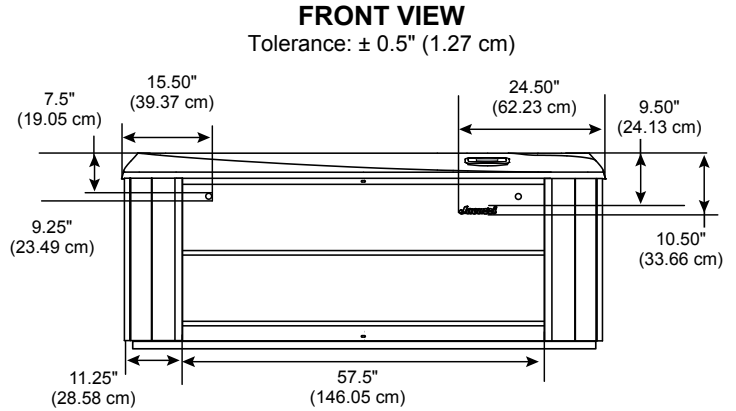

## Seat Depths

A = 23.50" (59.69 cm)

B = 21.00" (53.34 cm)

C = 27.25" (69.22 cm)

D = 21.88" (55.56 cm)

E = 23.88" (60.64 cm)

F = 21.50" (54.61 cm)

G = 26.00" (66.04 cm)

H = 17.50" (44.45 cm)

I = 28.00" (71.12 cm)

Listed dimensions represent distance from top of acrylic to lowest point in seat. Tolerance  $\pm 0.5"$  (1.27 cm).

Dimensions/Specifications are Subject to Change Without Notice

## Dimensions

**IMPORTANT! Always measure each hot tub for exact dimensions BEFORE designing its foundational support and/or decking.**

Cabinet Radius:  
 $\approx 9.0"$  (22.86 cm)

Dimensions/specifications subject to change without notice. Tolerance:  $\pm 0.5"$  (1.27 cm)  
Dimensions/specifications subject to change without notice. Tolerance  $\pm 0.5"$  (1.27 cm)