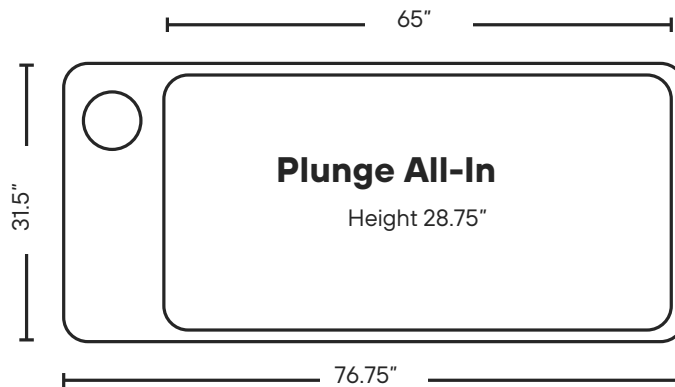

1 HP Chiller

Wi-Fi and bluetooth enabled

Made for indoor or outdoor use

1 kW Heater

Dimensions

Interior basin dimensions: 65" L x 28.75" W x 22.75" D

Plunge All-In

Transform your wellness routine—and your life—with our most revolutionary Plunge yet. The Plunge All-In features powerful cooling down to 37°F, smartphone connectivity, our roomiest interior (even larger than the XL), and a sleek exterior designed to inspire. The all-in-one design offers a truly plug-and-plunge set-up and makes maintenance a breeze thanks to an easy access filter. Enjoy pure, ice-cold water that's ready whenever you are, and go all in.