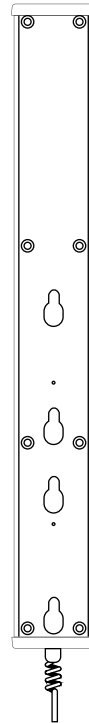

# The CORE Tower by Clearlight®

Front View

Side View

Back View

Mounting Hardware

Top View Power Button

Control Panel

Sauna Door Mounts  
(included)

### Unit

Width: 5"  
Depth: 4"  
Height: 38"  
Tower Weight: 14.6 lbs

### Stand

Width: 15"  
Depth: 17 1/2"  
Height: 41"  
Stand Weight: 7.6 lbs

### Full Height

46-56 1/2" (Stand and unit)