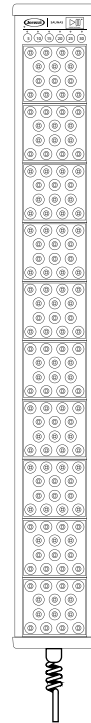

# The CORE Tower by Clearlight®

Front View

Side View

Back View

Mounting Hardware

Top View Power Button

Control Panel

Sauna Door Mounts  
(included)

### Unit

Width: 5"  
Depth: 4"  
Height: 38"  
Tower Weight: 14.6 lbs

### Stand

Width: 15"  
Depth: 17 1/2"  
Height: 41"  
Stand Weight: 7.6 lbs

### Full Height

46-56 1/2" (Stand and unit)