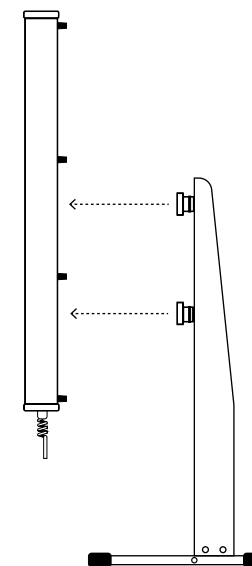

Stand
(available at additional cost)