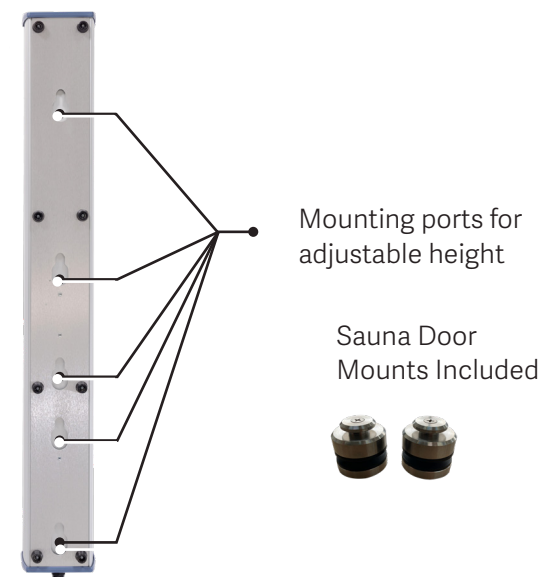

Back View

Warranty: 5-year Residential and Commercial
Made in the USA
FDA registered