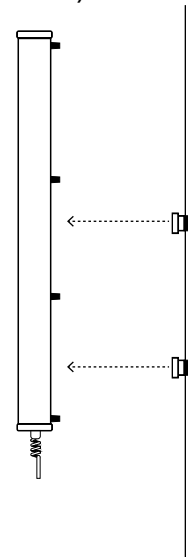

# The CORE Tower by Clearlight®

Front View

Side View

Back View

Mounting Hardware

Top View Power Button

Control Panel

Sauna Door Mounts  
(included)

### Unit

Width: 5"  
Depth: 4"  
Height: 38"  
Tower Weight: 14.6 lbs

### Stand

Width: 15"  
Depth: 17 1/2"  
Height: 41"  
Stand Weight: 7.6 lbs

### Full Height

46-56 1/2" (Stand and unit)