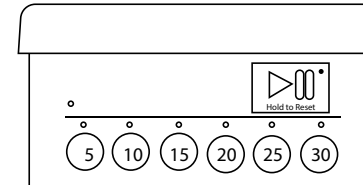

# The CORE Tower by Clearlight®

Front View

Side View

Back View

Mounting Hardware

Top View Power Button

Control Panel

Sauna Door Mounts  
(included)

### Unit

Width: 5"  
Depth: 4"  
Height: 38"  
Tower Weight: 14.6 lbs

### Stand

Width: 15"  
Depth: 17 1/2"  
Height: 41"  
Stand Weight: 7.6 lbs