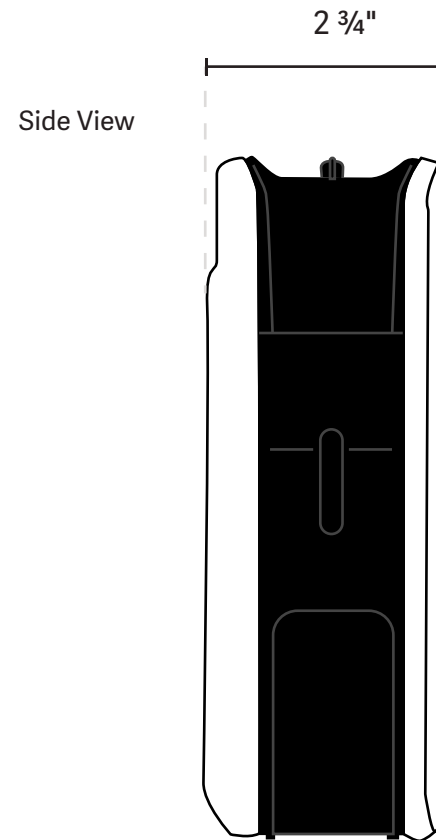

AROMA ONE

by Clearlight®

Specifications

Weight
0.8 lbs

Size
Width: 4"
Height: 6 7/8"
Depth: 2 3/4"

LED
Cyan color
Breathing: Operating
Blinking: Empty Tank

Water Tank Capacity
60ml

Power:
5V / 2A
USB-C Input
55 1/2" long Cable

Note: Wall Adapter for
USB-C not included

Battery
Removable, rechargeable
high-capacity Lithium ion battery

Warranty
1 Year Warranty

What is in the Box:

- AROMA ONE Device and USB-C Cable
- Wall Mount and screws
- Rechargeable battery
- Product Manual