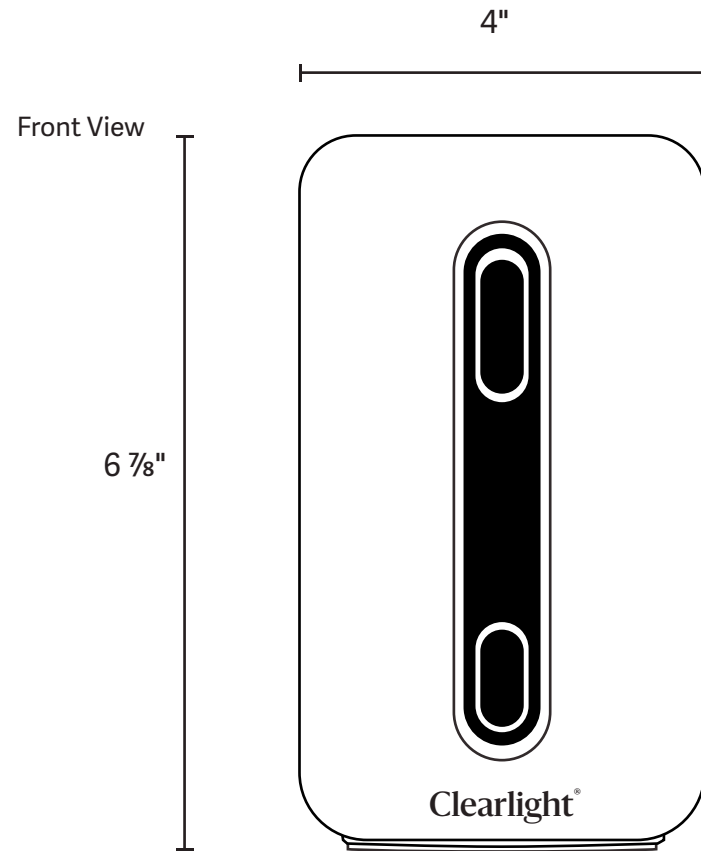

AROMA ONE

by Clearlight®

Specifications

Weight
0.8 lbs

Size
Width: 4"
Height: 6 7/8"
Depth: 2 3/4"

LED
Cyan color
Breathing: Operating
Blinking: Empty Tank

Water Tank Capacity
60ml

Power:
5V / 2A
USB-C Input
55 1/2" long Cable

Note: Wall Adapter for
USB-C not included

Battery
Removable, rechargeable
high-capacity Lithium ion battery

Warranty
1 Year Warranty

What is in the Box:

- AROMA ONE Device and USB-C Cable
- Wall Mount and screws
- Rechargeable battery
- Product Manual